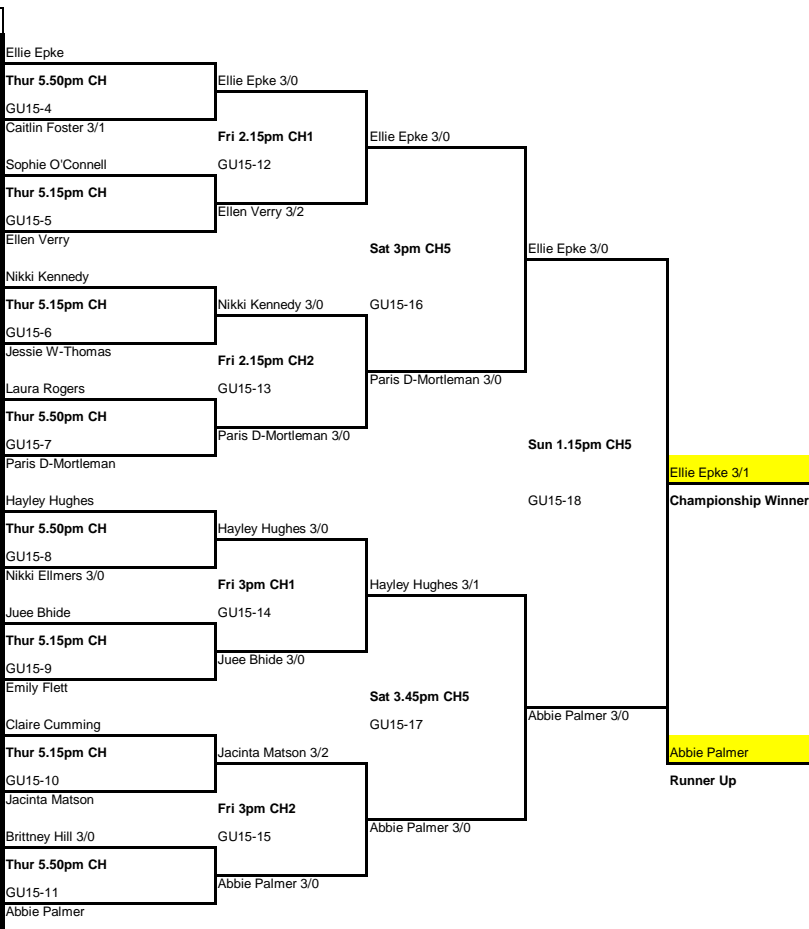

FB ... Football (Westminster St)
 CH ... Christchurch (Chester St)

GIRLS U15

Player Name	Seed	Evt/Time
Ellie Epke	1	
BYE	32	
Caitlin Foster	16	Thur 1.10pm FB
Kasey Calvert	17	GU15-1
Sophie O'Connell	8	
BYE	25	
Ellen Verry	9	
BYE	24	
Nikki Kennedy	5	
BYE	28	
Jessie-Rose Ward-Thor	12	
BYE	21	
Laura Rogers	13	
BYE	20	
BYE	29	
Paris Dalrymple-Mortle	4	
Hayley Hughes	3	
BYE	30	
Nikki Ellmers	14	Thur 1.45pm FB
Alice Ingham	19	GU15-2
Juee Bhide	6	
BYE	27	
Emily Flett	11	
BYE	22	
Claire Cumming	7	
BYE	26	
Jacinta Matson	10	
BYE	23	
Brittney Hill	15	Thur 1.10pm FB
Colleen Hollows	18	GU15-3
BYE	31	
Abbie Palmer	2	