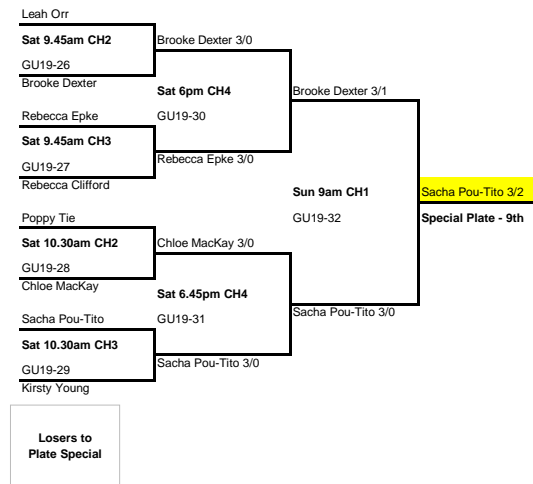

SPECIAL PLATE