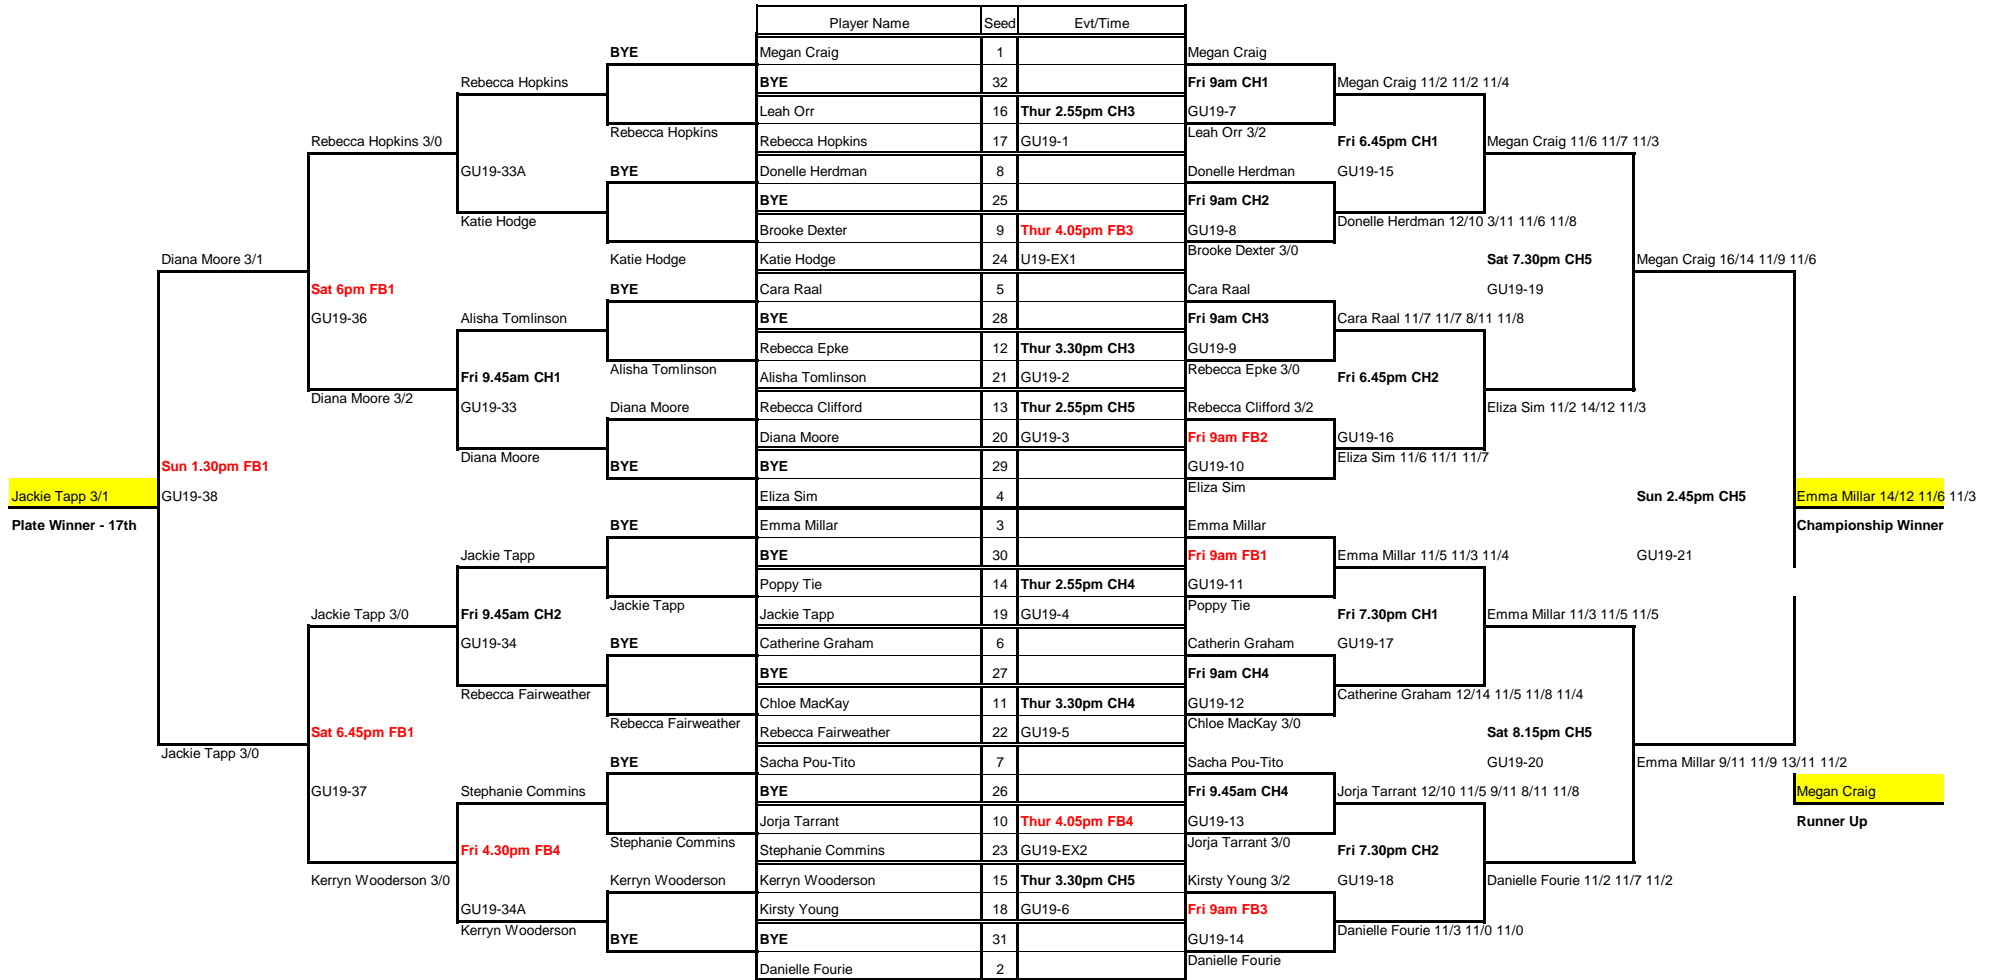

## GIRLS U19

Losers to  
Consolation Plate

Losers to  
Special Plate

Losers to  
Classic Plate