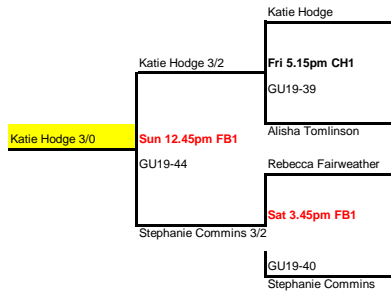

CONSOLATION PLATE